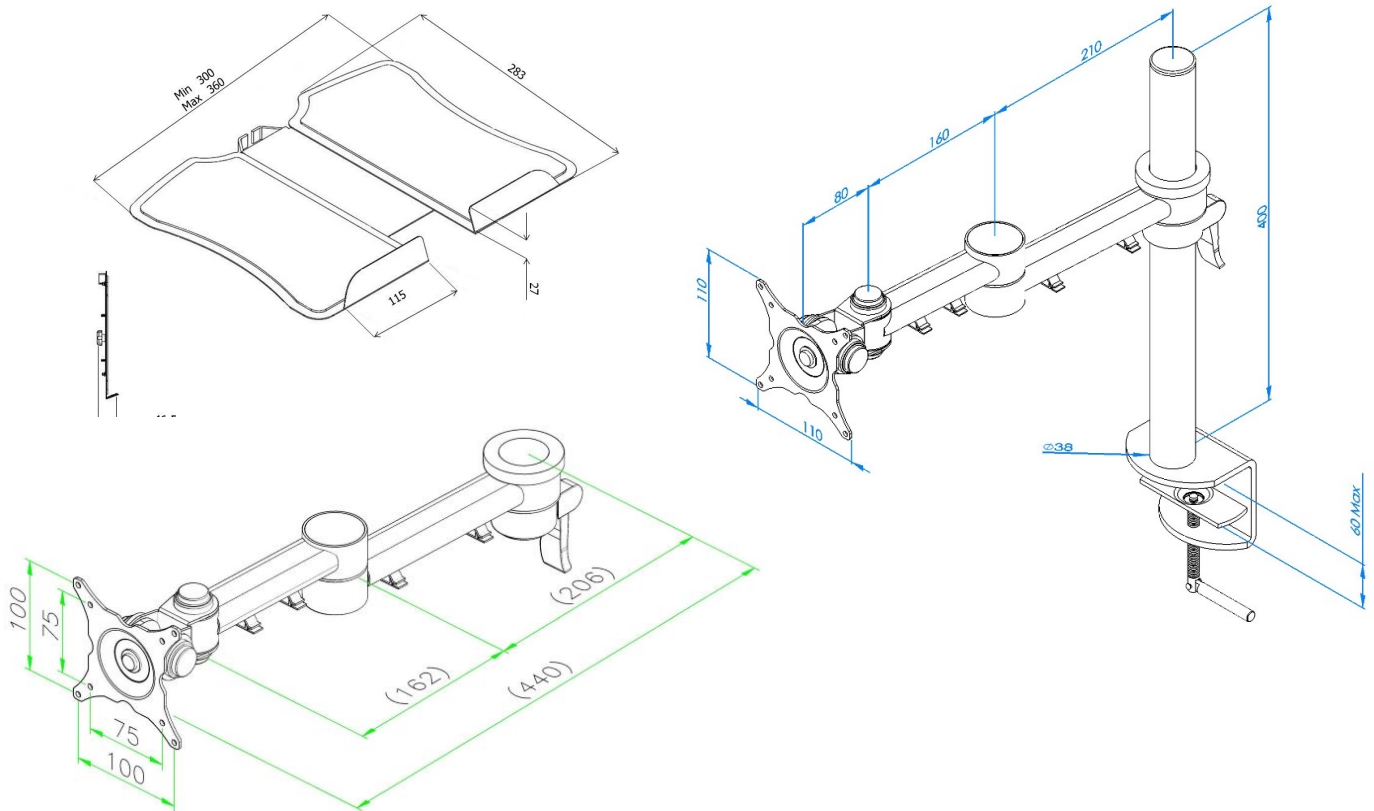

Stream dual beam with laptop stand – standard clamp

Product Specification

Product code	STREAMCOMB13W - White
Weight capacity	20kg per arm
Max screen size	30"
Max forward extension	440mm
VESA	75mm & 100mm VESA compliant
Movement	Height adjustment, tilt, swivel, rotation and reach
Height adjustment	Max height adjustment 300mm
Tilt	85 degrees up / 85 degrees down (170 degrees total)

Additional Information

2 dual beam height adjustable arms with standard clamp

Laptop holder attachment with VESA fitting

Cable management

Colour options available:

Silver – STREAMCOMB13 - RAL code 9006

White – STREAMCOMB13W - RAL code 9010

Black – STREAMCOMB13B - RAL code 9005

Ergo
01235 773373
www.ergold.co.uk
sales@ergold.co.uk

Stream dual beam with laptop stand – standard clamp

Product Dimensions

Product code	STREAMCOMB13
Clamp	Max desk depth 60mm
Post	400mm
Arms	Max 440mm extension
VESA	75mm & 100mm VESA compliant
Height adjustment	Max height adjustment 300mm
Tilt	85 degrees up / 85 degrees down (170 degrees total)
Laptop holder	W: 300mm-360mm, D: 283mm