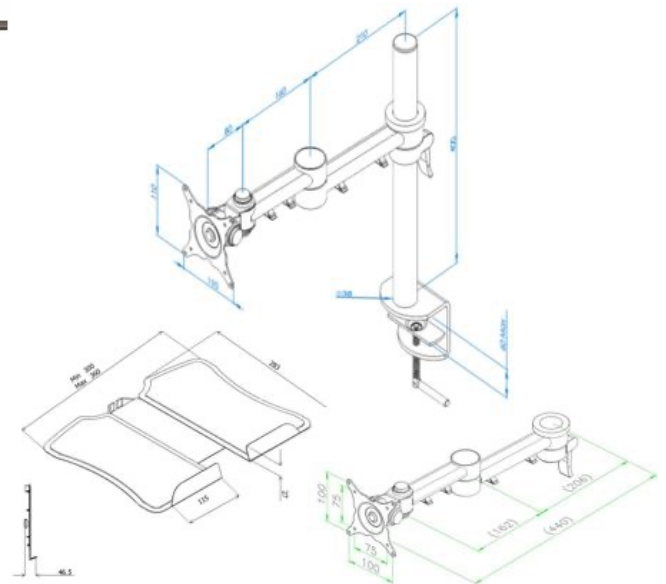

Stream dual beam with laptop stand – standard clamp

Product Specification

Product code	STREAMCOMB13W - White
Weight capacity	20kg per arm
Max screen size	30"
Max forward extension	440mm
VESA	75mm & 100mm VESA compliant
Movement	Height adjustment, tilt, swivel, rotation and reach
Height adjustment	Max height adjustment 300mm
Tilt	85 degrees up / 85 degrees down (170 degrees total)

Additional Information

2 dual beam height adjustable arms with standard clamp

Laptop holder attachment with VESA fitting

Cable management

Colour options available:

Silver – STREAMCOMB13 - RAL code 9006

White – STREAMCOMB13W - RAL code 9010

Black – STREAMCOMB13B - RAL code 9005

Ergo
01235 773373
www.ergold.co.uk
sales@ergold.co.uk

Stream dual beam with laptop stand – standard clamp

Product Dimensions

Product code	STREAMCOMB13
Clamp	Max desk depth 60mm
Post	400mm
Arms	Max 440mm extension
VESA	75mm & 100mm VESA compliant
Height adjustment	Max height adjustment 300mm
Tilt	85 degrees up / 85 degrees down (170 degrees total)
Laptop holder	W: 300mm-360mm, D: 283mm